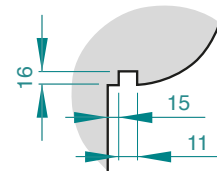

... e.g. in a bench