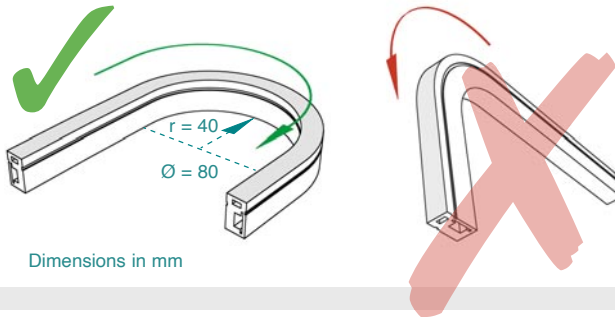

LED light ropes – LUX ELEMENTS®-ADD-LI L-...

Dimensions in mm

Factory milling ...

Various possible uses, e.g. ...