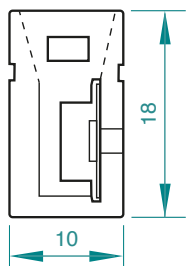

LED light ropes – LUX ELEMENTS®-ADD-LI L-...

Dimensions in mm

Factory milling ...